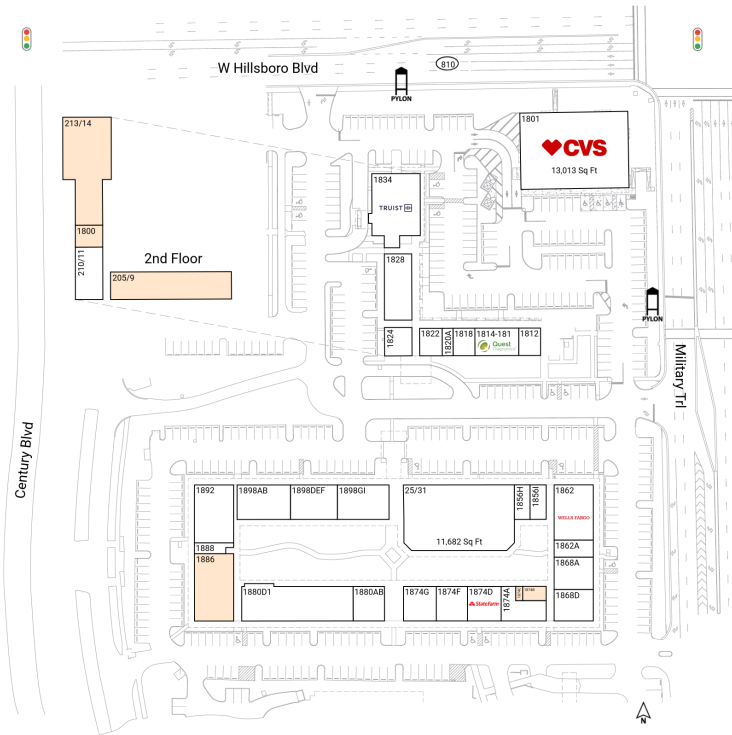

Century Plaza Shopping Center

1800-1898 West Hillsboro Boulevard | Deerfield Beach, FL 33442

Broward County Miami-Fort Lauderdale-West Palm Beach, FL 90,483 Sq Ft

26.3166, -80.1293

Available Spaces

205/9	5,209 Sq Ft	360°	1874B	517 Sq Ft	360°
213/14	1,590 Sq Ft	360°	1874C	163 Sq Ft	360°
1800	980 Sq Ft	360°	1886	4,000 Sq Ft	360°

Current Tenants

Space size listed in square feet

25/31	Broward County Library	11,682
210/11	Deerfield Dental Services	2,359
1801	CVS	13,013
1812	Life Imaging	980
1814-181	Quest Diagnostics	1,960
1818	Century News	980
1820A	Oasis Nails	490
1822	Better Life Medical & Surgical	991
1824	Mitchell Bernknopf, D.P.M., P.	1,141
1828	Advanced Eye Care of South FL	2,940
1834	Truist	5,208
1856H	Chicago Passport & Visa	880
1856I	Alvatour Vacations	900
1862	Wells Fargo	3,165
1862A	Sam & Lucy Barber Shop	1,090
1868A	Royalty Spa	2,071
1868D	Back in Action	2,000
1874A	Deerfield Dental	1,039
1874D	State Farm	1,884
1874F	South Florida Podiatry	1,500
1874G	Chabad Lubavitch of Deerfield	1,569
1880AB	Riverchase Dermatology	1,760
1880D1	Light for the Nations Internat	6,160
1888	Mikvah	620
1892	Kahal Anshei	3,712
1898AB	FirstBank Florida	3,530
1898DEF	Preferred Properties Internati	1,760
1898GI	Iconic Health & Hyperbarics	2,640

This site plan is for illustrative and information purposes only, showing the general layout of the shopping center; and is not a legal survey. Brixmor makes no representation or warranty that the shopping center is exactly as depicted as site conditions and tenant mix are subject to change over time. 4013